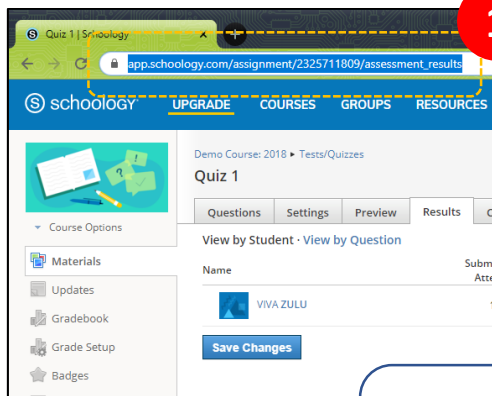

How to insert a Quiz or an Assignment link from Schoology into SmartUMS? (minimum 2 items)

1 Go to the Quiz or Assignment page in your Schoology, and copy the link displayed in your URL address bar

In SmartUMS, click [Turn editing on]

2

3 Then, click [Add an activity or resource] in the Week/Topic you prefer

4 In [Add an activity or resource], choose [Assignment]

In this setting page, type the Quiz or Assignment name and paste the Schoology link that have copied in Step 1 earlier. Then, click [Save and return to course] at the end of page.