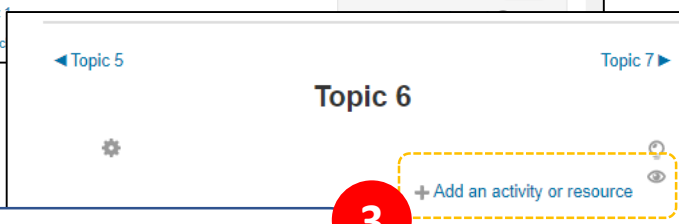

How to insert a Quiz or an Assignment link from Schoology into SmartUMS? (minimum 2 items)

1 Go to the Quiz or Assignment page in your Schoology, and copy the link displayed in your URL address bar

In SmartUMS, click [Turn editing on]

2

3 Then, click [Add an activity or resource] in the Week/Topic you prefer

4 In [Add an activity or resource], choose [Assignment]

In this setting page, type the Quiz or Assignment name and paste the Schoology link that have copied in Step 1 earlier. Then, click [Save and return to course] at the end of page.