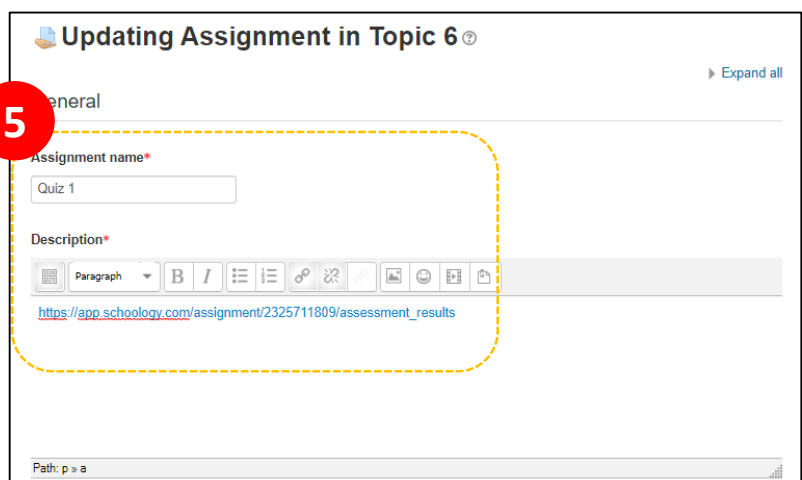

2

3 Then, click [Add an activity or resource] in the Week/Topic you prefer

4 In [Add an activity or resource], choose [Assignment]

In this setting page, type the Quiz or Assignment name and paste the Schoology link that have copied in Step 1 earlier. Then, click [Save and return to course] at the end of page.