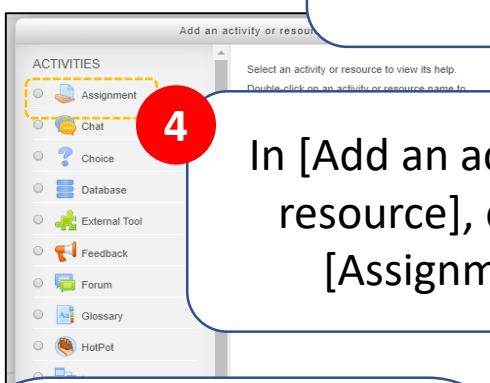

How to insert a Quiz or an Assignment link from Schoology into SmartUMS? (minimum 2 items)

1 Go to the Quiz or Assignment page in your Schoology, and copy the link displayed in your URL address bar

In SmartUMS, click [Turn editing on]

2

3 Then, click [Add an activity or resource] in the Week/Topic you prefer

4 In [Add an activity or resource], choose [Assignment]

In this setting page, type the Quiz or Assignment name and paste the Schoology link that have copied in Step 1 earlier. Then, click [Save and return to course] at the end of page.