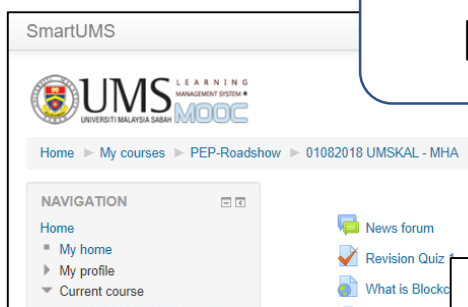

How to insert a Quiz or an Assignment link from Schoology into SmartUMS? (minimum 2 items)

1 Go to the Quiz or Assignment page in your Schoology, and copy the link displayed in your URL address bar

In SmartUMS, click [Turn editing on]

2

3 Then, click [Add an activity or resource] in the Week/Topic you prefer

4 In [Add an activity or resource], choose [Assignment]

In this setting page, type the Quiz or Assignment name and paste the Schoology link that have copied in Step 1 earlier. Then, click [Save and return to course] at the end of page.