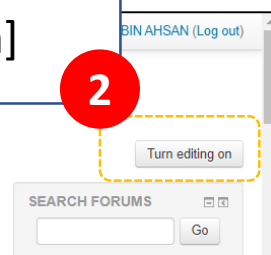

How to insert a Quiz or an Assignment link from Schoology into SmartUMS? (minimum 2 items)

1 Go to the Quiz or Assignment page in your Schoology, and copy the link displayed in your URL address bar

In SmartUMS, click [Turn editing on]

2

3 Then, click [Add an activity or resource] in the Week/Topic you prefer

4 In [Add an activity or resource], choose [Assignment]

In this setting page, type the Quiz or Assignment name and paste the Schoology link that have copied in Step 1 earlier. Then, click [Save and return to course] at the end of page.