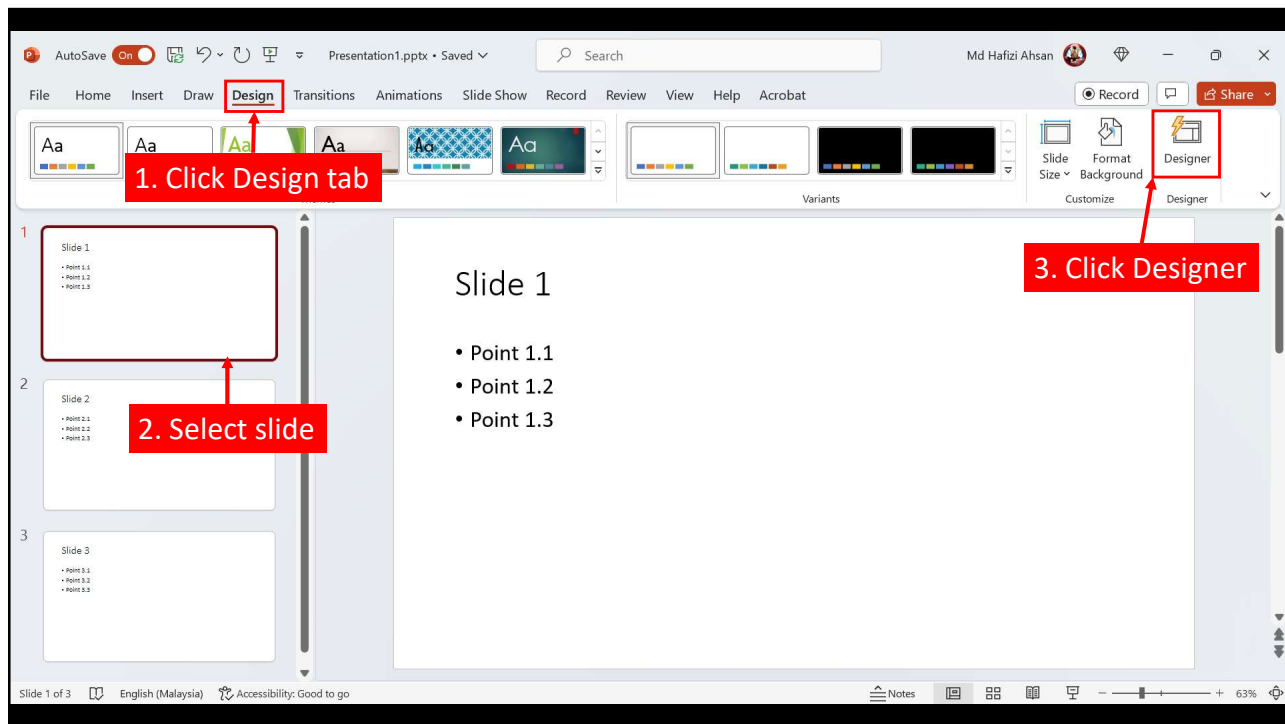

1

2

3

4

5

6

Repeat the same process as above for the next slide but select a different design idea. Choose a design idea that can blend with the other slides.

Slide 2

Point 2.1

Point 2.2

Point 2.3

The screenshot shows the PowerPoint interface with Slide 2 selected. The slide content consists of three stacked, rounded rectangular boxes in orange, brown, and grey, labeled 'Point 2.1', 'Point 2.2', and 'Point 2.3'. A green callout box with a white border and arrow points to the slide. The 'Designer' pane on the right shows a preview of the slide with the same design.

7

Repeat the same process as above for the next slide but select a different design idea. Choose a design idea that can blend with the other slides.

Slide 3

Point 3.1

Point 3.2

Point 3.3

The screenshot shows the PowerPoint interface with Slide 3 selected. The slide content consists of three light blue rounded rectangular boxes arranged horizontally, each containing a blue circle with a white number (1, 2, 3) and the text 'Point 3.1', 'Point 3.2', and 'Point 3.3' below it. A green callout box with a white border and arrow points to the slide. The 'Designer' pane on the right shows a preview of the slide with the same design.