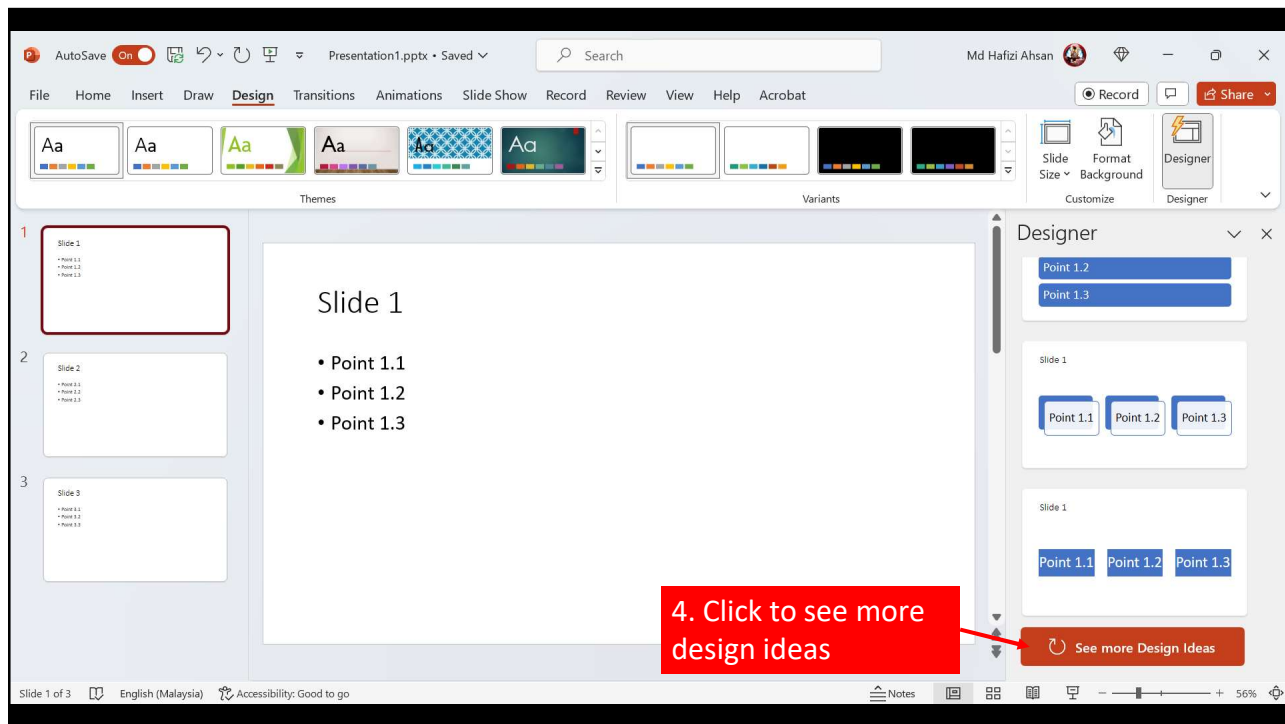

1

2

3

4

5

6

Repeat the same process as above for the next slide but select a different design idea. Choose a design idea that can blend with the other slides.

Slide 2

Point 2.1

Point 2.2

Point 2.3

The screenshot shows the PowerPoint interface with Slide 2 selected. The slide content consists of three stacked, rounded rectangular boxes in orange, brown, and grey, labeled 'Point 2.1', 'Point 2.2', and 'Point 2.3'. A green callout box with a white border and arrow points to the slide. The 'Designer' pane on the right shows a preview of the slide with the same design.

7

Repeat the same process as above for the next slide but select a different design idea. Choose a design idea that can blend with the other slides.

Slide 3

Point 3.1

Point 3.2

Point 3.3

The screenshot shows the PowerPoint interface with Slide 3 selected. The slide content consists of three light blue rounded rectangular boxes arranged horizontally, each containing a blue circle with a white number (1, 2, 3) and the text 'Point 3.1', 'Point 3.2', and 'Point 3.3' below it. A green callout box with a white border and arrow points to the slide. The 'Designer' pane on the right shows a preview of the slide with the same design.