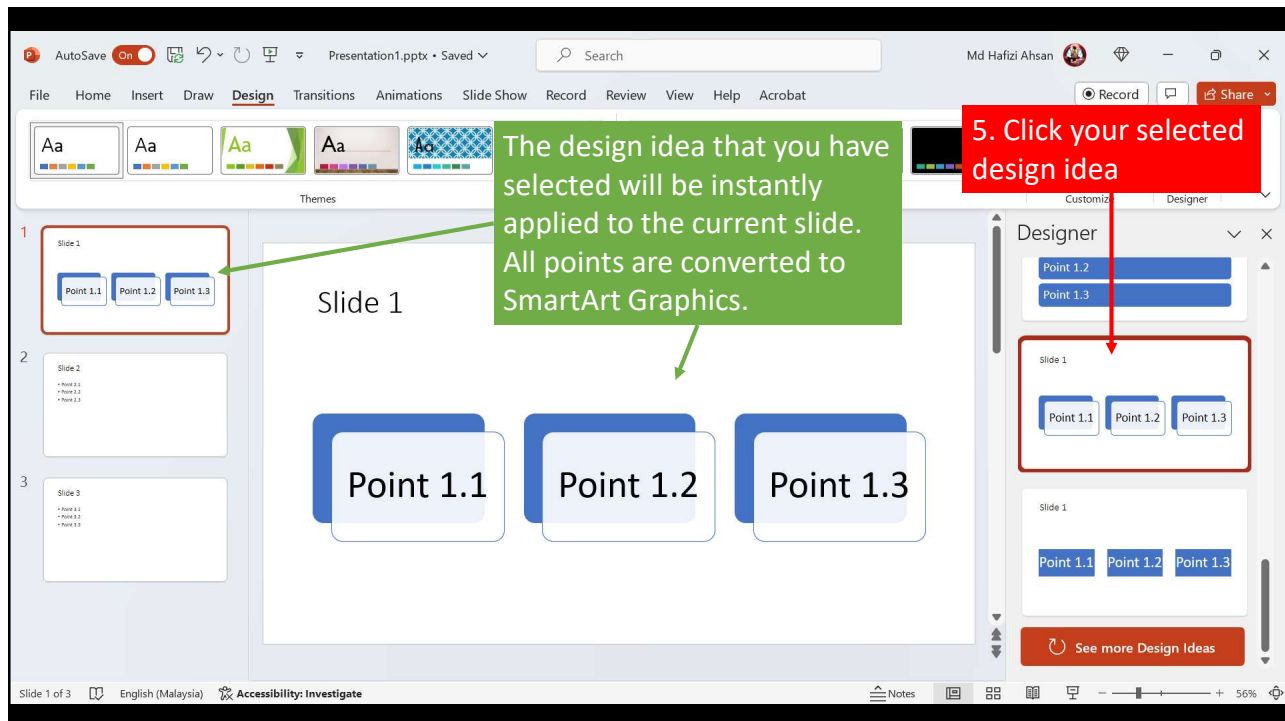

1

2

3

4

5

6

Repeat the same process as above for the next slide but select a different design idea. Choose a design idea that can blend with the other slides.

Slide 2

Point 2.1

Point 2.2

Point 2.3

The screenshot shows the PowerPoint interface with Slide 2 selected. The slide content consists of three stacked, rounded rectangular boxes in orange, brown, and grey, labeled 'Point 2.1', 'Point 2.2', and 'Point 2.3'. A green callout box with a white border and arrow points to the slide. The 'Designer' pane on the right shows a preview of the slide with the same design.

7

Repeat the same process as above for the next slide but select a different design idea. Choose a design idea that can blend with the other slides.

Slide 3

Point 3.1

Point 3.2

Point 3.3

The screenshot shows the PowerPoint interface with Slide 3 selected. The slide content consists of three light blue rounded rectangular boxes arranged horizontally, each containing a blue circle with a white number (1, 2, 3) and the text 'Point 3.1', 'Point 3.2', and 'Point 3.3' below it. A green callout box with a white border and arrow points to the slide. The 'Designer' pane on the right shows a preview of the slide with the same design.