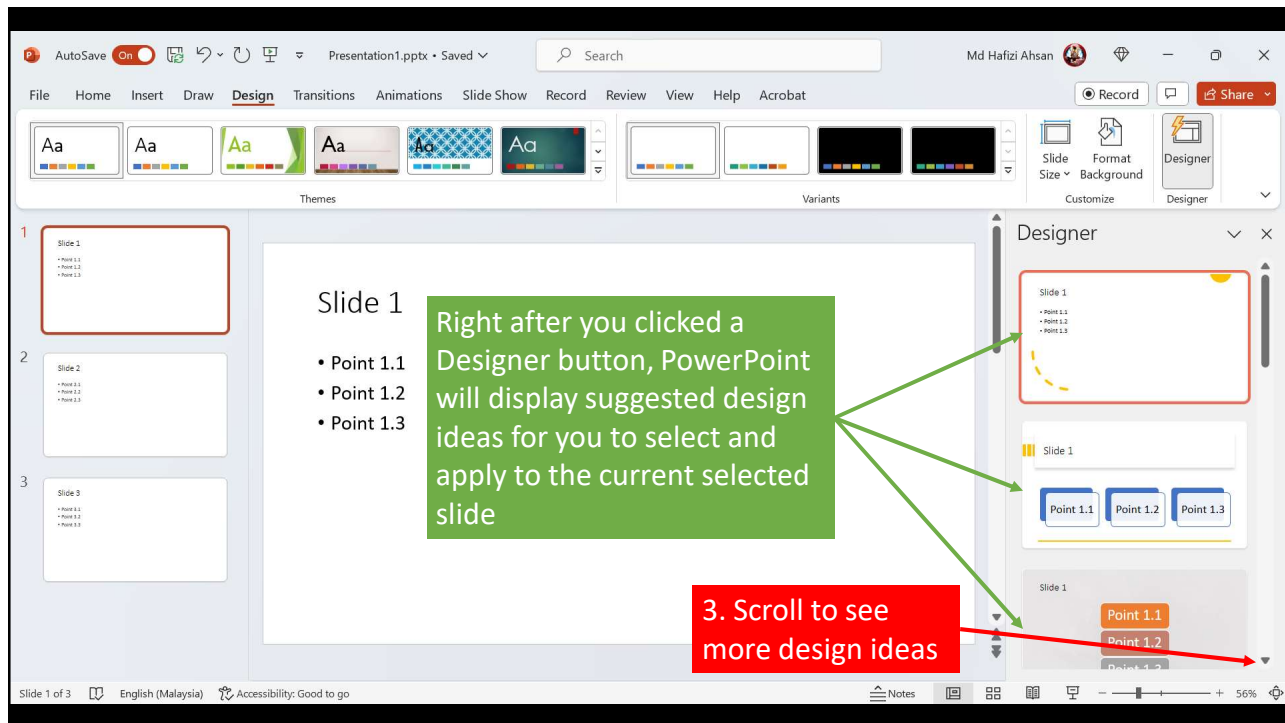

1

2

3

4

5

6

Repeat the same process as above for the next slide but select a different design idea. Choose a design idea that can blend with the other slides.

Slide 2

Point 2.1

Point 2.2

Point 2.3

The screenshot shows the PowerPoint interface with Slide 2 selected. The slide content consists of three stacked, rounded rectangular boxes in orange, brown, and grey, labeled 'Point 2.1', 'Point 2.2', and 'Point 2.3'. A green callout box with a white border and arrow points to the slide. The 'Designer' pane on the right shows a preview of the slide with the same design.

7

Repeat the same process as above for the next slide but select a different design idea. Choose a design idea that can blend with the other slides.

Slide 3

Point 3.1

Point 3.2

Point 3.3

The screenshot shows the PowerPoint interface with Slide 3 selected. The slide content consists of three light blue rounded rectangular boxes arranged horizontally, each containing a blue circle with a white number (1, 2, 3) and the text 'Point 3.1', 'Point 3.2', and 'Point 3.3' below it. A green callout box with a white border and arrow points to the slide. The 'Designer' pane on the right shows a preview of the slide with the same design.