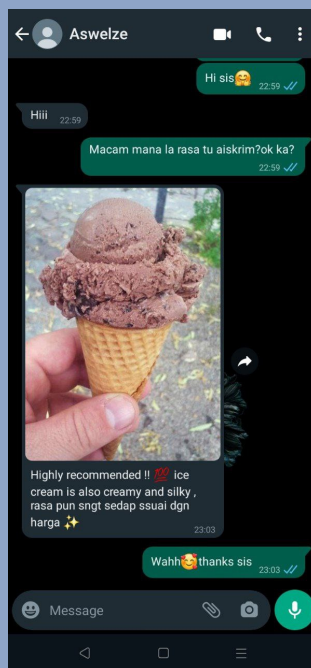

ABOUT US

Sweet Frost is one of the most popular desserts. It is a frozen dessert made out of milk and cream generally and come in many flavors. Though children love ice creams the most, these days ice creams are made for all age-groups. There are ice creams even for diabetics and heart patients.

Add RM 1.50 for toppings

Benefit Sweet Frost

It gives your energy

It helps stimulating your brain

can relax you mind

Testimonials

Contact us at:

- 013-6836956
- sweetfrostecom@gmail.com
- <https://sweetfrostecom.wixsit.e.com/store>
- 2nd-Floor Imago Shopping Mall KK Times Square, Phase 2, Off Coastal Highway, 88100 Kota Kinabalu, Sabah